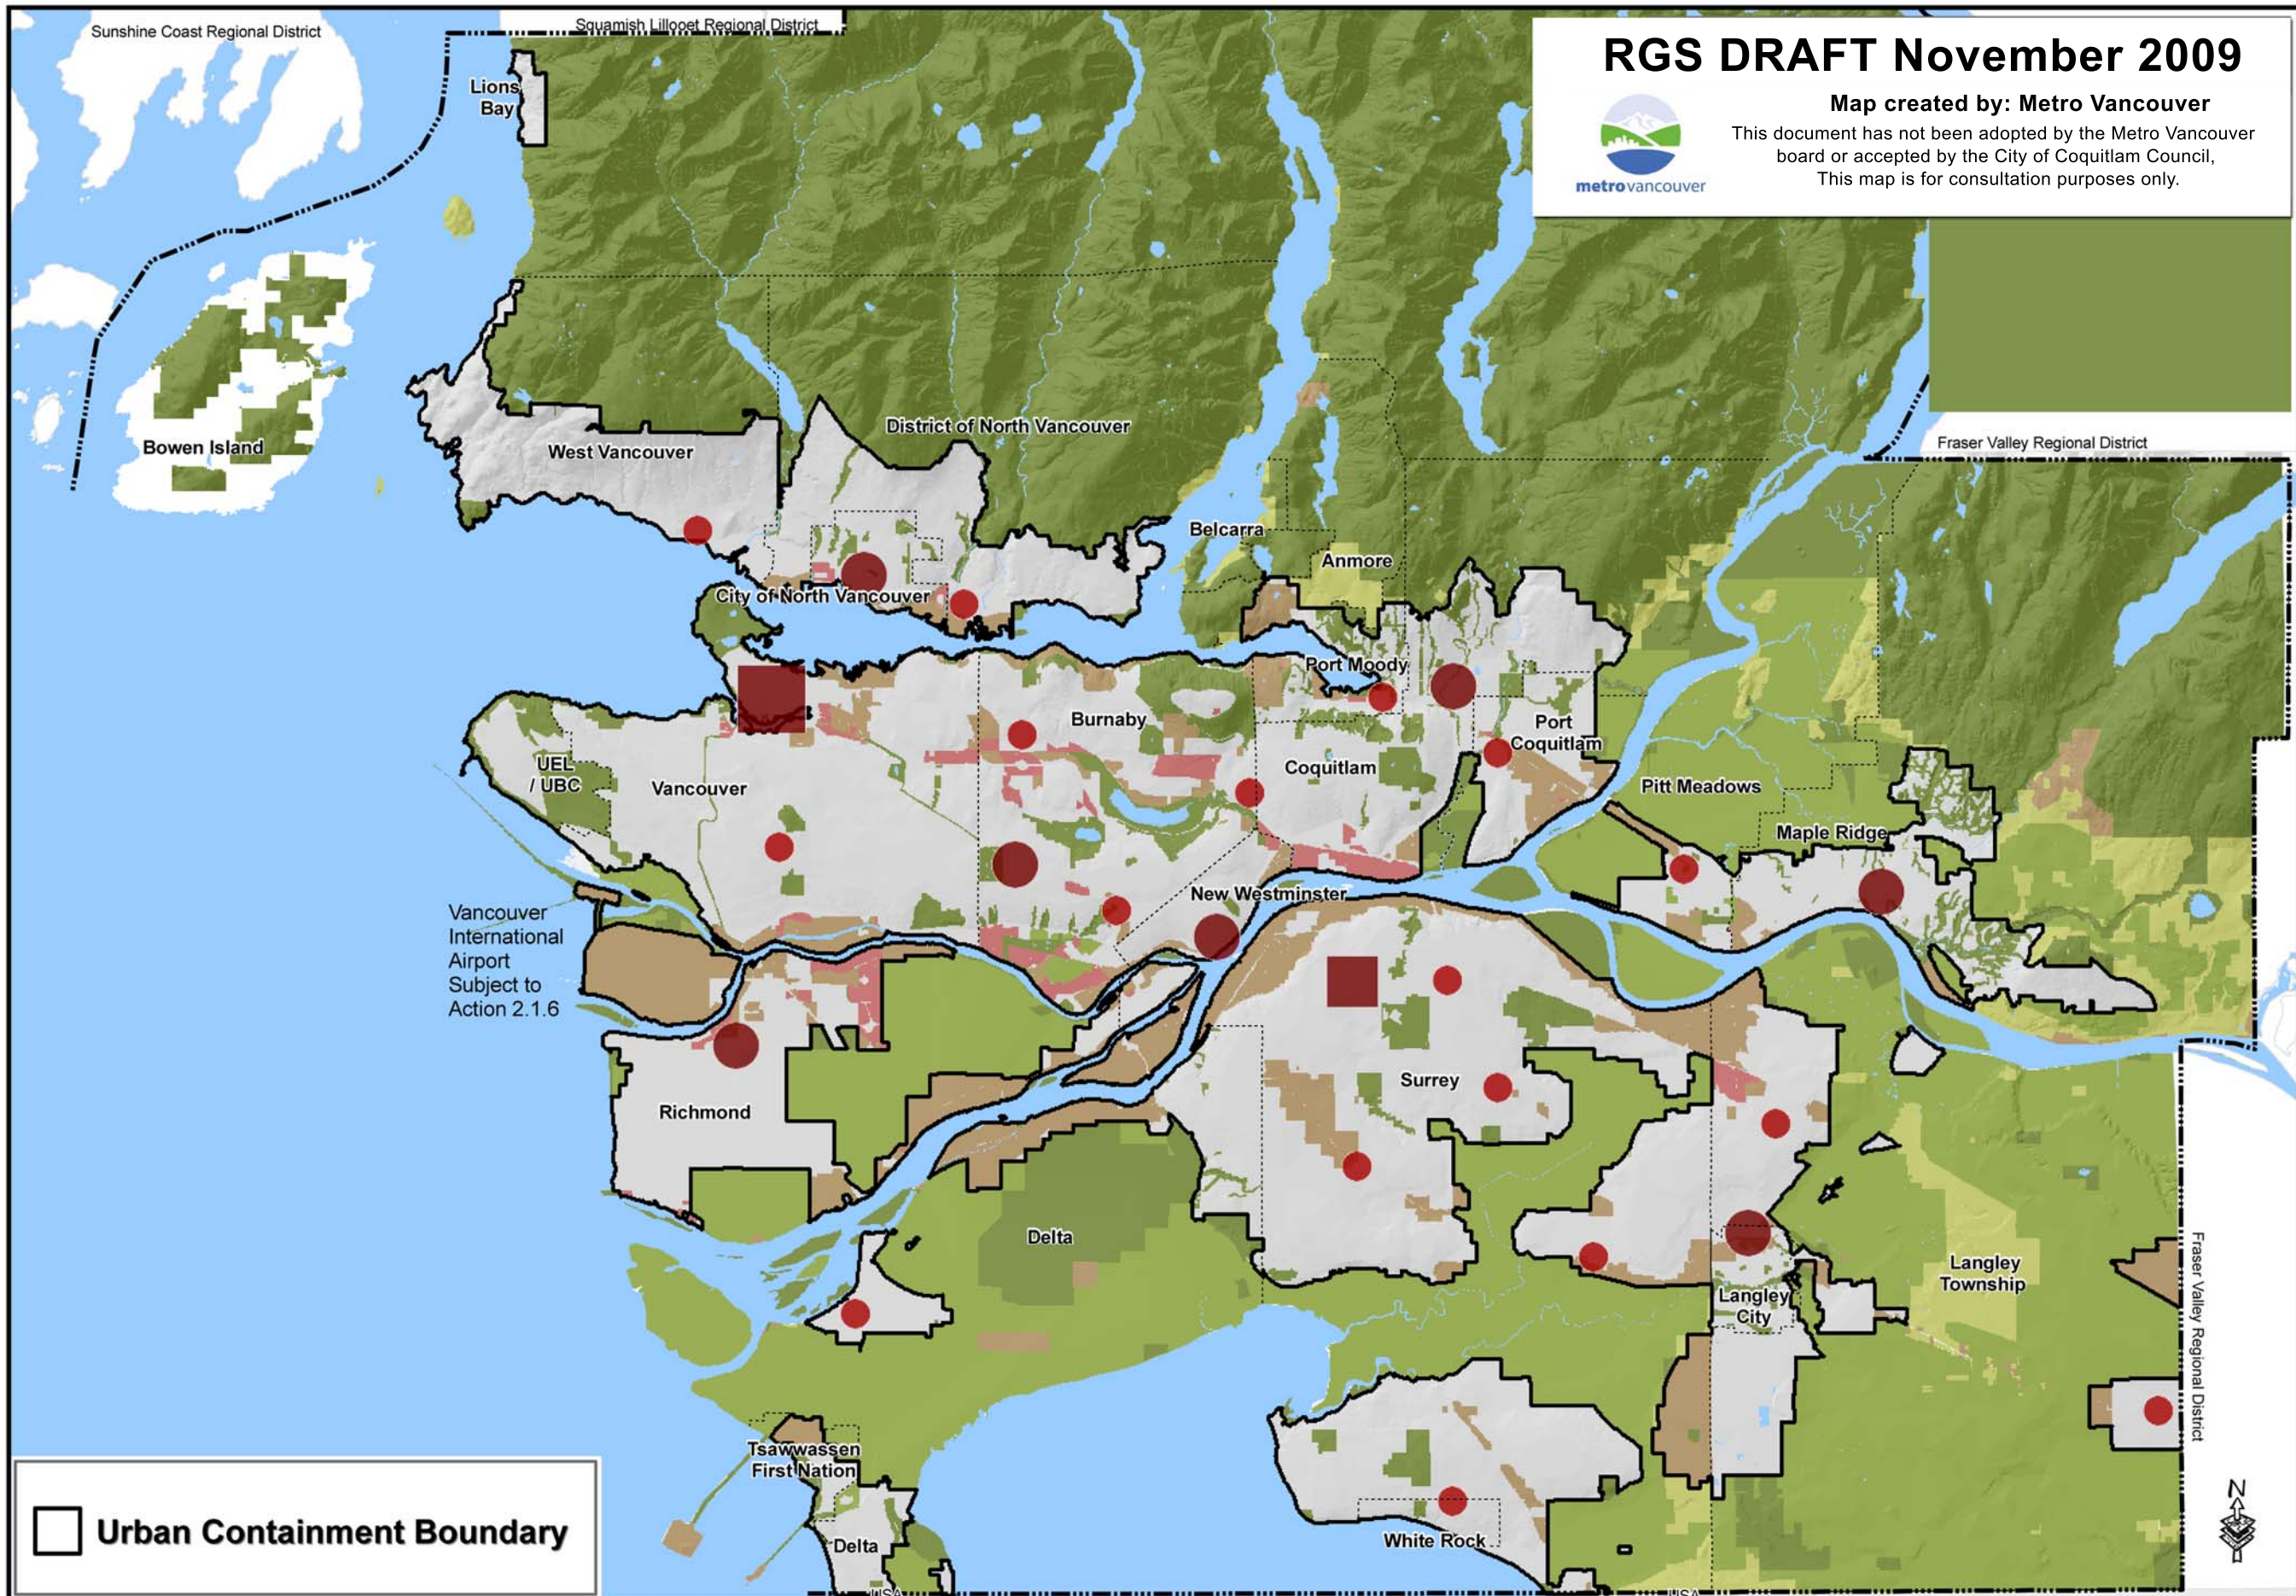

RGS DRAFT November 2009

Map created by: Metro Vancouver

This document has not been adopted by the Metro Vancouver board or accepted by the City of Coquitlam Council. This map is for consultation purposes only.

Urban Containment Boundary

Urban Designations

General Urban

Metropolitan Core

Surrey Metro Centre

Regional City Centres

Municipal Town Centres

Industrial

Mixed Employment

Non-Urban Designations

Conservation & Recreation

Agricultural

Rural

Boundaries

Metro

Municipal