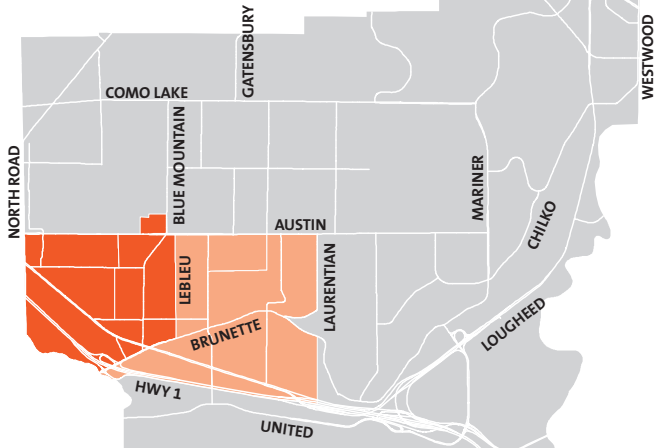

MONDAY P.M. ZONE

SET OUT TIMES

- → **Blue Box** recycling: between 5:30 a.m. and 10 a.m. (weekly collection)
- → **Green Cart**: between 5:30 a.m. and 11 a.m. (weekly collection)
- → **Garbage Cart**: between 5:30 a.m. and 11 a.m. (refer to the calendar on the back page for your bi-weekly collection dates)