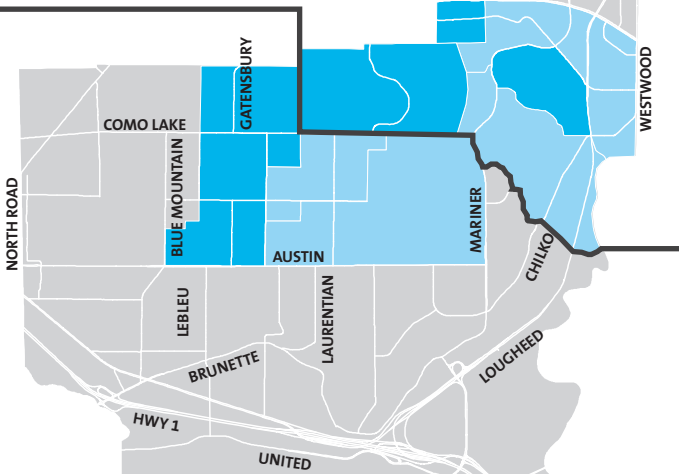

THURSDAY P.M. ZONE

SET OUT TIMES

- → **Blue Box** recycling: between 5:30 a.m. and 10 a.m. (weekly collection)
- → **Green Cart**: between 5:30 a.m. and 11 a.m. (weekly collection)
- → **Garbage Cart**: between 5:30 a.m. and 11 a.m. (refer to the calendar on the back page for your bi-weekly collection dates)