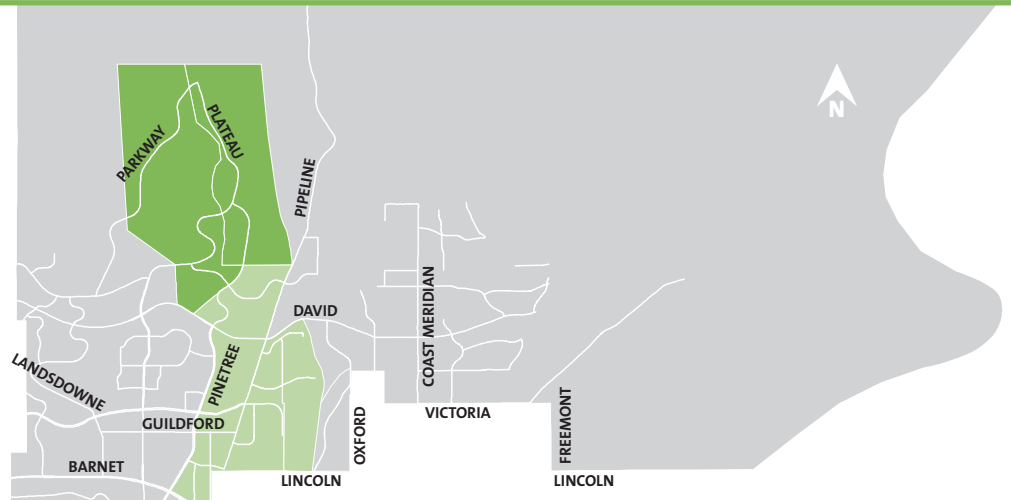

TUESDAY A.M. ZONE

SET OUT TIMES

- → **Blue Box** recycling: between 5:30 a.m. and 7 a.m. (weekly collection)
- → **Green Cart**: between 5:30 a.m. and 7:30 a.m. (weekly collection)
- → **Garbage Cart**: between 5:30 a.m. and 7:30 a.m. (refer to the calendar on the back page for your bi-weekly collection dates)