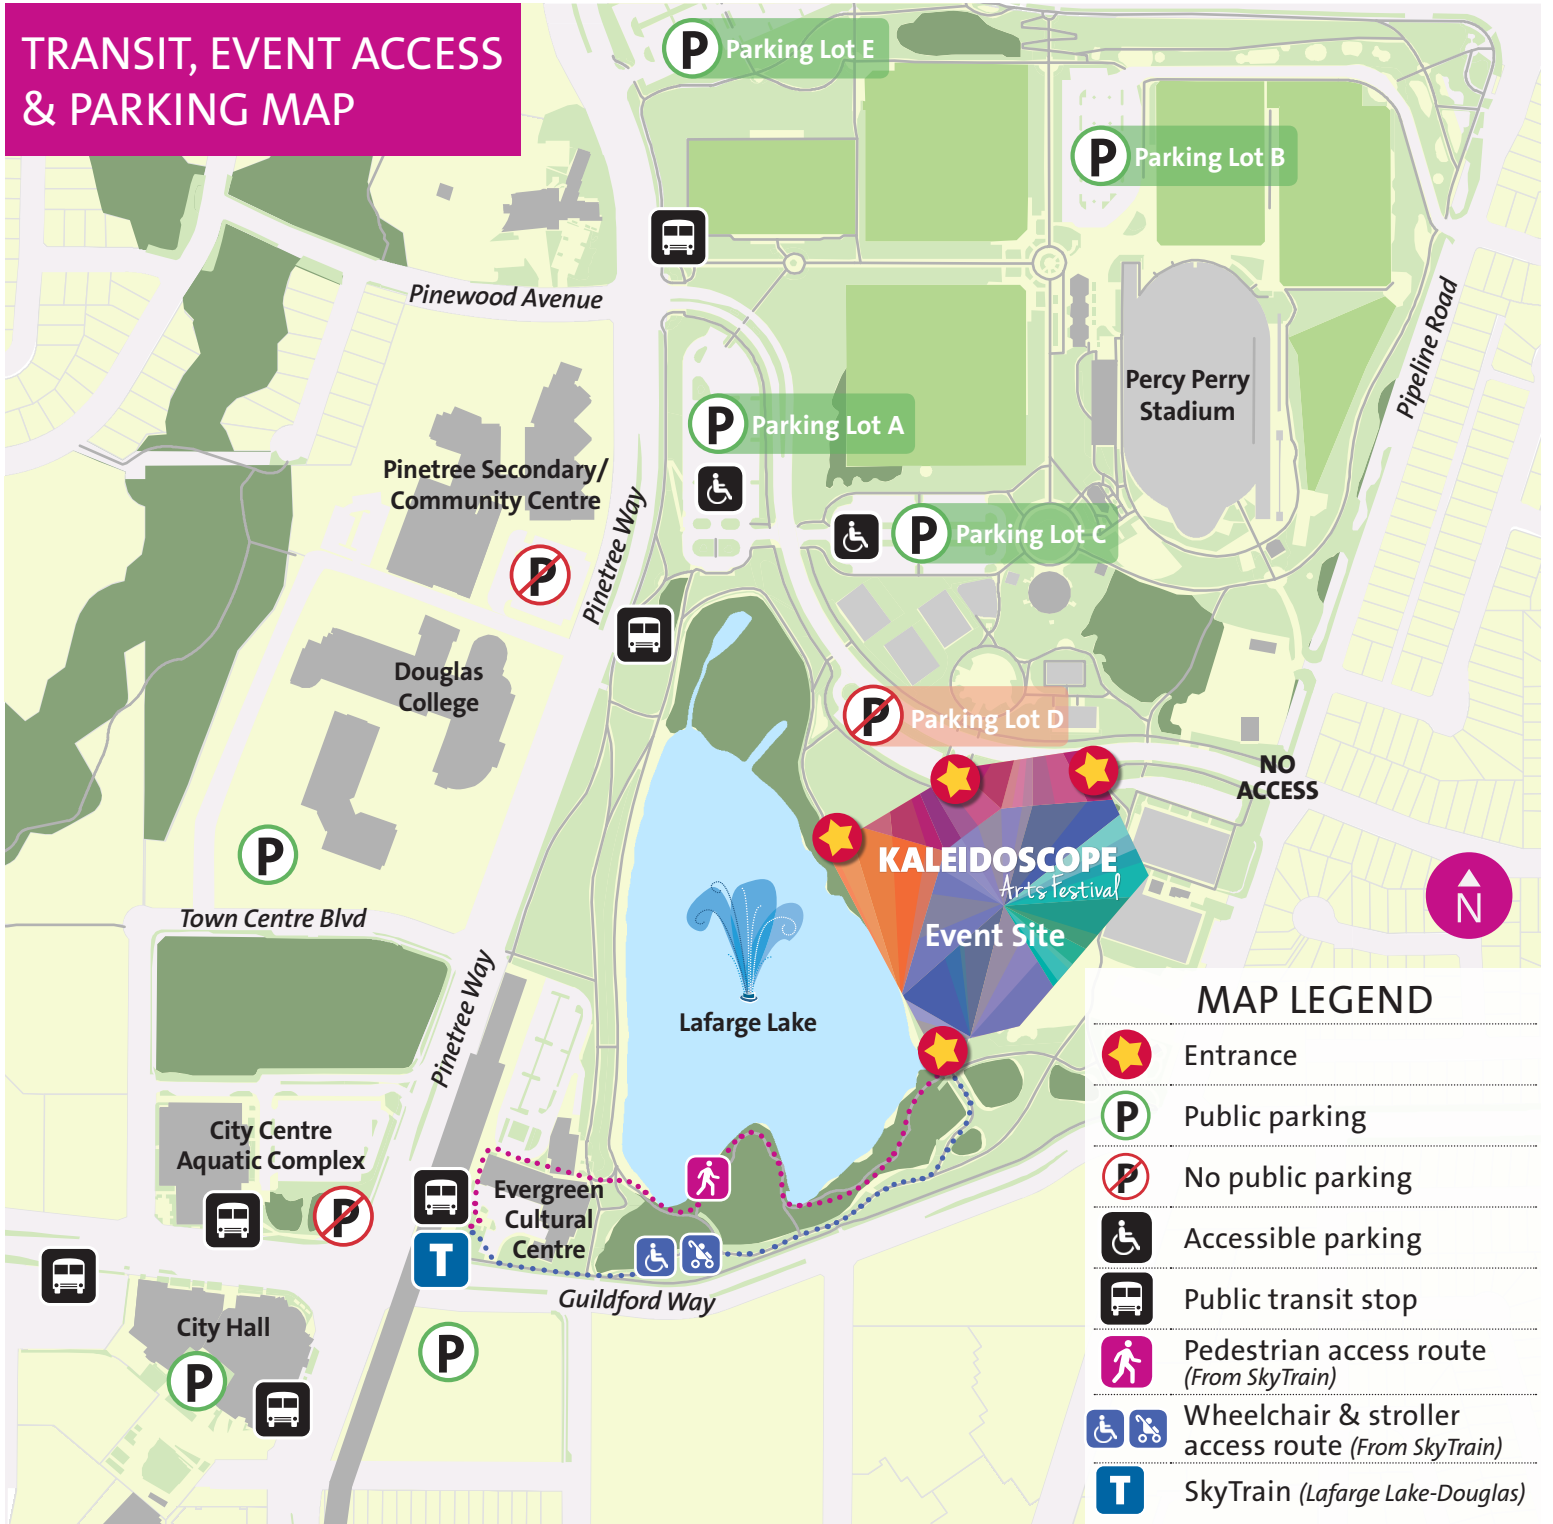

# KALEIDOSCOPE Arts Festival

## TRANSIT, EVENT ACCESS & PARKING MAP

### MAP LEGEND

-  Entrance
-  Public parking
-  No public parking
-  Accessible parking
-  Public transit stop
-  Pedestrian access route (From SkyTrain)
-  Wheelchair & stroller access route (From SkyTrain)
-  SkyTrain (Lafarge Lake-Douglas)